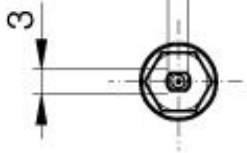

Accessories: Fiberoptic BFO 74A-LA-KB-PZK-10-02

Common Data

Version	Fiber optic straight
Usable with	with BOS 15K..., BOS 20K..., BOS 74K..
Ambient temperature	-35°C...+65°C
Sensing range	150mm

Mechanical Data

Measurements WxHxD or Dia x D	M4 x 15
Material	brass, PVC, PMMA, stainless steel
Mounting	with thread M4

M2.6x0.45

PX0645a

Remarks

operating distance refers to BOS 74K-UU-1FR-BO-Z

Datasheet number::

Definitions see general catalog.
If not otherwise noted, ratings according to
IEC 60947-5-2 (DIN EN60947-5-2)