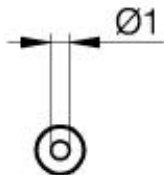

Accessories: Fiberoptic BFO 74A-LA-KB-PZK-10-02

Common Data

Version	Fiber optic straight
Usable with	with BOS 15K..., BOS 20K..., BOS 74K..
Ambient temperature	-35°C...+65°C
Sensing range	150mm

Mechanical Data

Measurements WxHxD or Dia x D	M4 x 15
Material	brass, PVC, PMMA, stainless steel
Mounting	with thread M4

M2.6x0.45

PX0645a

Remarks

operating distance refers to BOS 74K-UU-1FR-BO-Z

Datasheet number::

Definitions see general catalog.
If not otherwise noted, ratings according to
IEC 60947-5-2 (DIN EN60947-5-2)