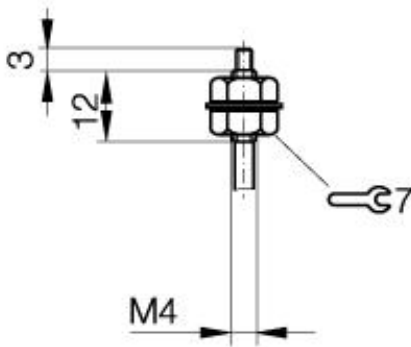

Accessories: Fiberoptic BFO 74A-LA-KB-PZK-10-02

Common Data

Version	Fiber optic straight
Usable with	with BOS 15K..., BOS 20K..., BOS 74K..
Ambient temperature	-35°C...+65°C
Sensing range	150mm

Mechanical Data

Measurements WxHxD or Dia x D	M4 x 15
Material	brass, PVC, PMMA, stainless steel
Mounting	with thread M4

M2.6x0.45

PX0645a

Remarks

operating distance refers to BOS 74K-UU-1FR-BO-Z

Datasheet number::

Definitions see general catalog.
If not otherwise noted, ratings according to
IEC 60947-5-2 (DIN EN60947-5-2)